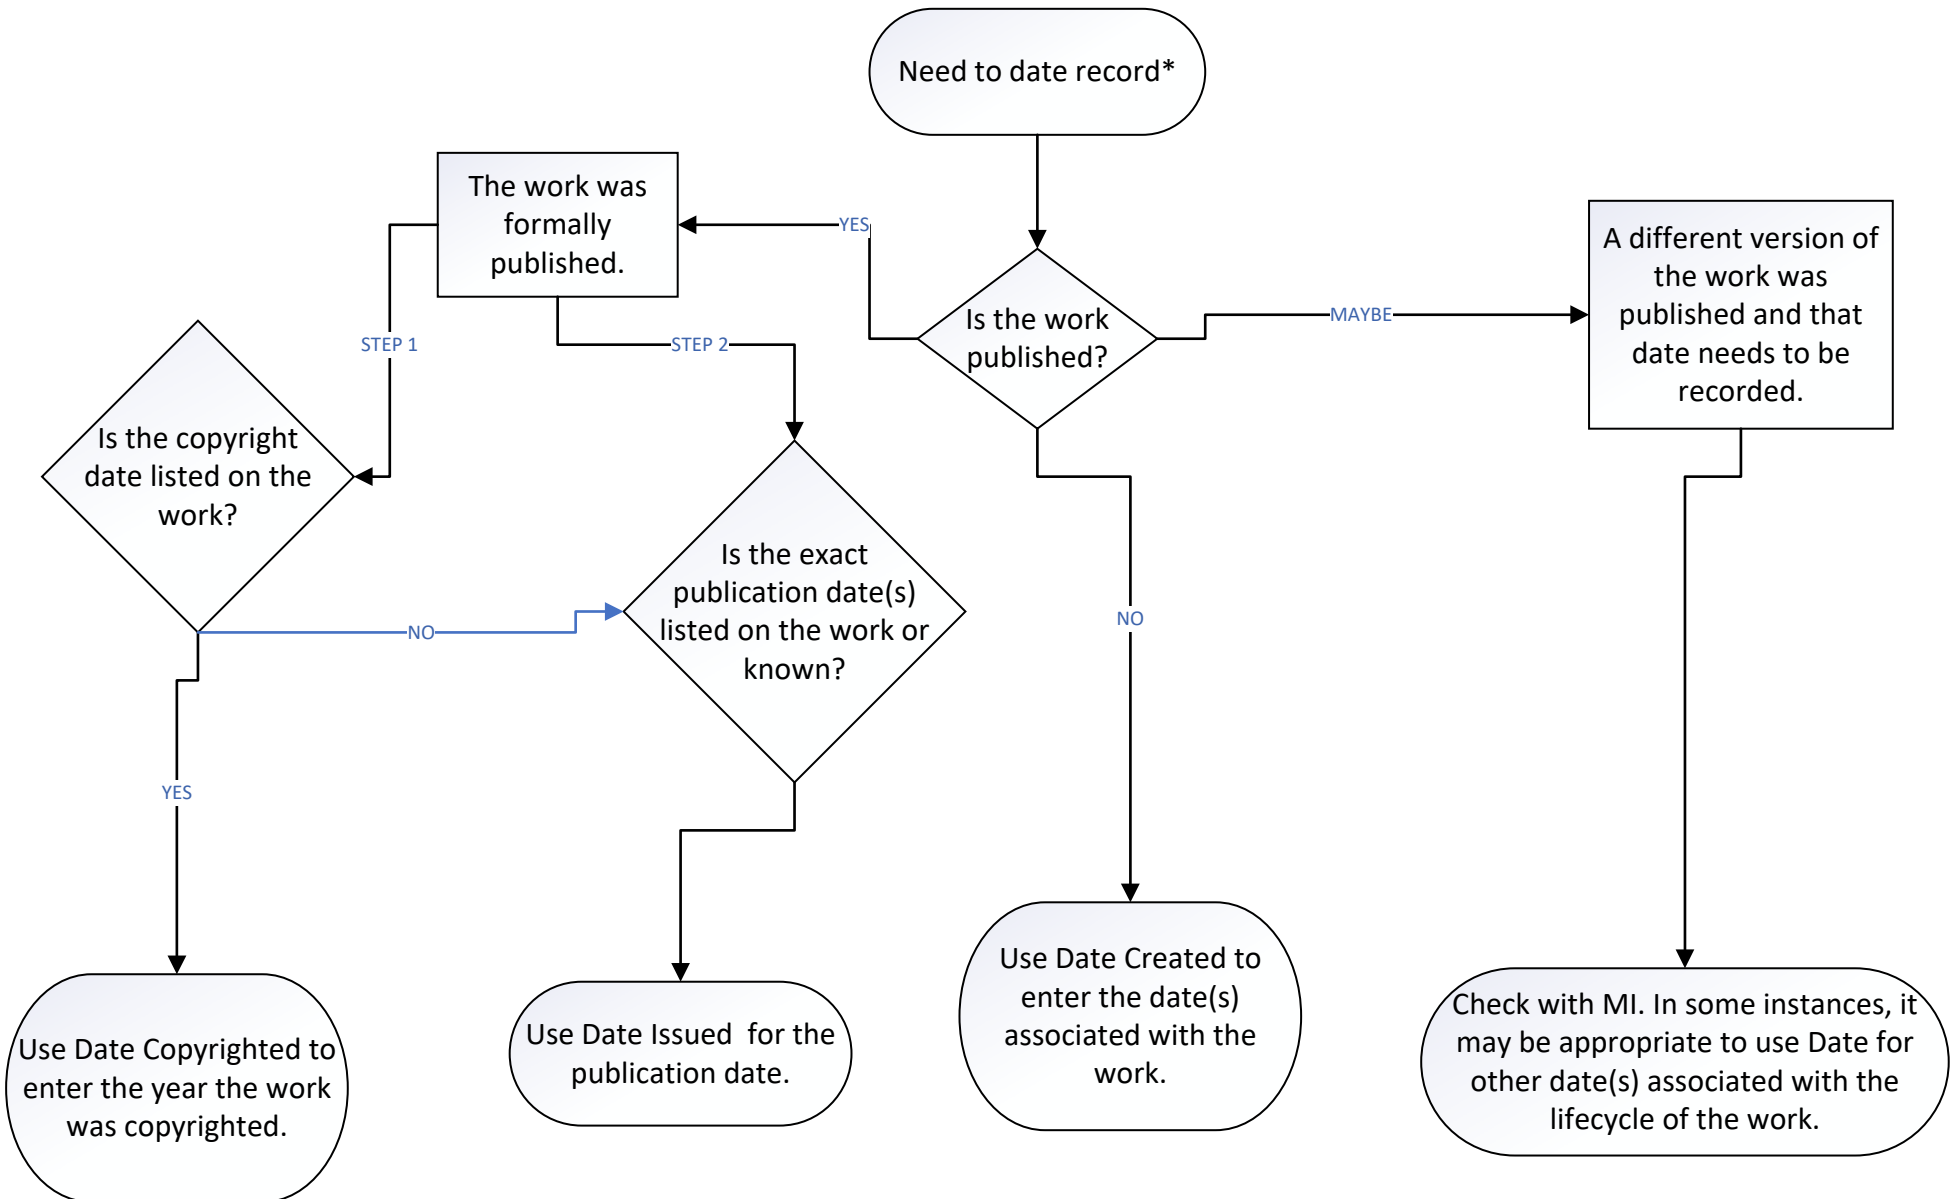

## Metadata Initiatives – Digital Collections – Record Date(s) Decision Flowchart

\* As appropriate, records may have more than one type of date. Please consult Metadata Initiatives (MI) if you have questions.