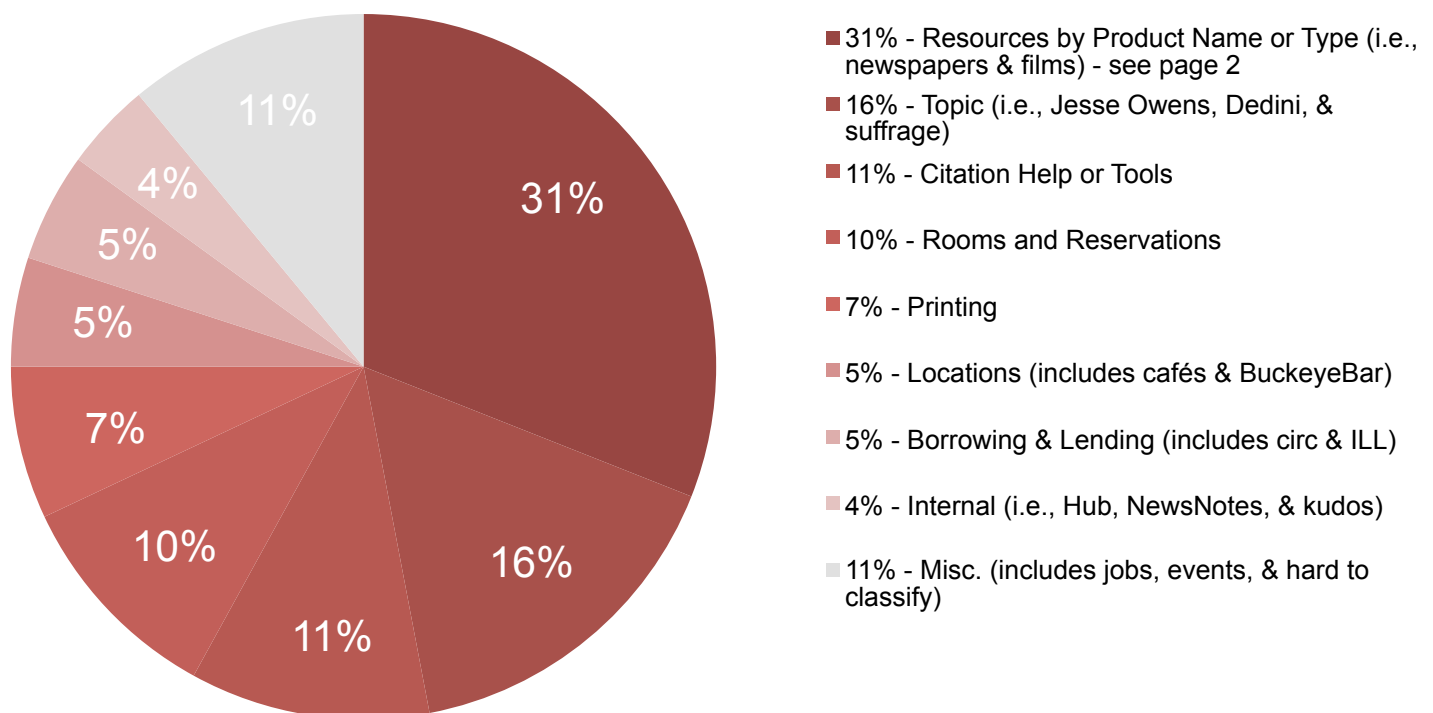

In-Site Search Terms²

² Not discovery searchbox