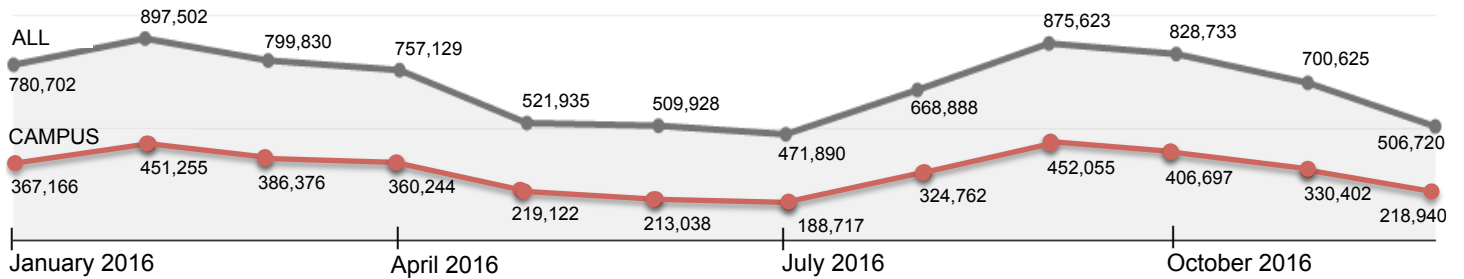

2016 OSUL Web Analytics Summary

Monthly Pageviews

Traffic Across OSUL Sites

- 61% - library.osu.edu
- 11% - Local Catalog (library.ohio-state.edu)
- 7% - Research Databases
- 5% - LibGuides
- 4% - Rooms / Reservations
- 3% - Wordpress Blogs / Sites
- <1% - Staff Directory, LibAnswers, Digital Collections, Hub, Document Registry, and others

- 43% - library.osu.edu Main Page
- 9% - Find section
- 4% - About Us Section
- 2% - Account section
- 1% - Location section¹
- 1% - Projects & Initiatives section
- .7% - Help section
- <.5% - News section